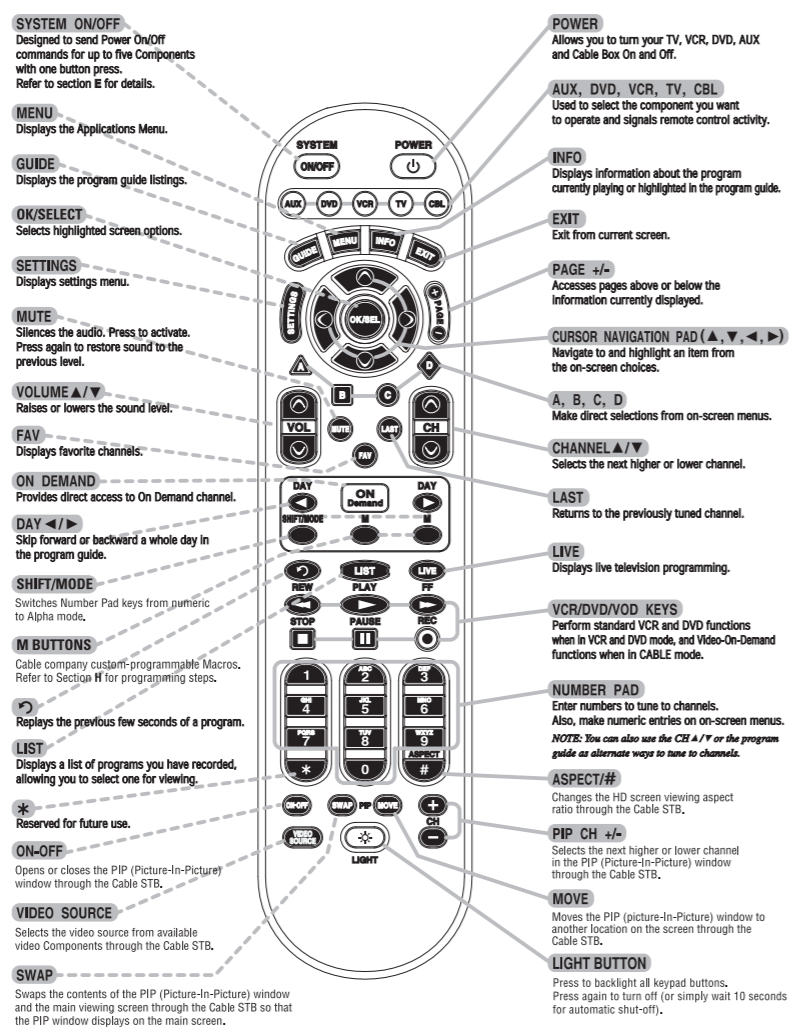

4 Button Functions

5 Programming the Remote Control

There are two ways you can program your CLIKR™-5 remote:

- **The Pre-Programmed 3-Digit Code Method**
- **The Auto-Search Method**

The Pre-Programmed Code Method allows you to setup all the buttons at once by entering 3-digit code numbers that correspond to a particular Component's manufacturer/brand, so it's the fastest and easiest of the two methods. (Code Tables are on the backside of this Instruction Sheet.) The Auto-Search Method scans through all the codes in the remote control, one at a time.

IMPORTANT SETUP NOTE!
This pertains to all programming steps. When you are in setup mode, a component LED will light for 30 seconds. If you do not press a button within 30 seconds, the LED light will turn off and exit setup mode and you will need to start over.

A. Pre-Programmed 3-Digit Code Method
STEP1 Turn on the Component you want to program (TV, VCR, DVD or AUX).

STEP2 Press the [COMPONENT] button (TV, VCR, DVD or AUX) to be programmed and [OK/SEL] button simultaneously for 3 seconds. The Component LED light will turn on for 30 seconds indicating the unit is ready to be programmed.

STEP3 Point the remote control toward the Component and enter the 3-digit code number assigned to your brand.

*Note: If the 3-digit code number you just entered is correct, the Component will turn Off. If it did not turn Off, continue entering code numbers listed for that brand until the Component turns Off.

STEP4 After you've entered the correct code number and the Component has turned Off, press the [POWER] button to turn the Component back On. Now it is time to test the VOLUME and MUTE buttons for the TV (or PLAY and STOP buttons for VCR and DVD) to make sure they all work. If any of the functions do not work as they should, repeat from STEP 3 using the next 3-digit code number listed for that brand until you find the best Component code.

STEP5 Once you have found the correct 3-digit code, save it by pressing the same [COMPONENT] button one more time. The Component LED light will blink twice to confirm that the code was successfully stored.

Now, program the rest of your Components by repeating STEPS 1-5.

*Note: If the Pre-Programmed Method did not work, or if the Code Tables do not list your Component brand, use the Auto-Search Method as explained in Section B.

B. Auto-Search Method